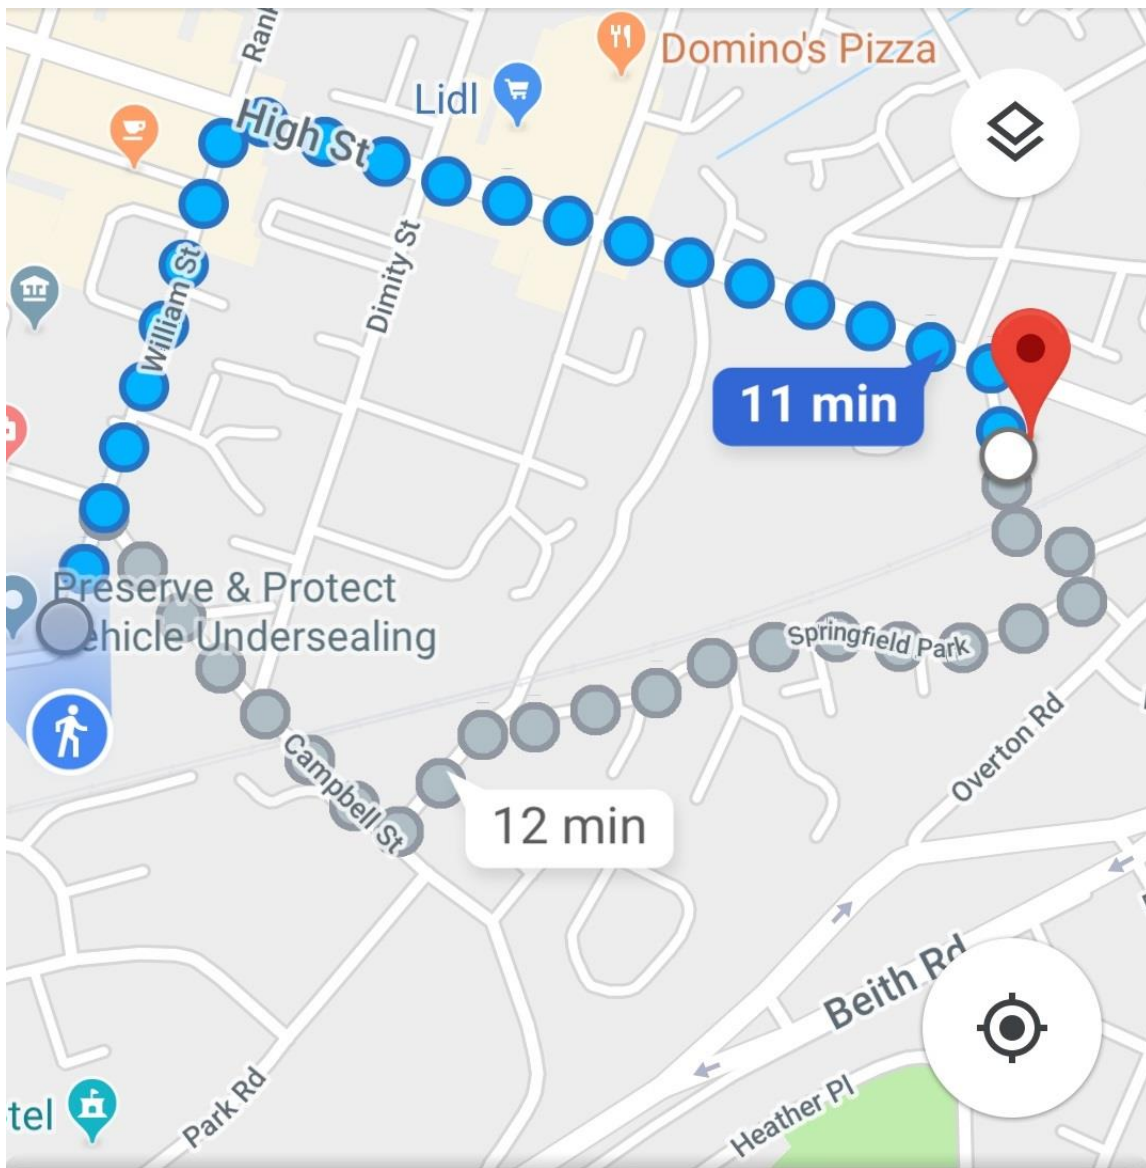

Johnstone - Where we are based  
&  
Transportation

Johnstone Train Station - PA5 8HE

Trains available every ten minutes covering links to Glasgow Central and Ayrshire.

Further Information regarding train times can be found here:

<https://www.scotrail.co.uk/plan-your-journey/stations-and-facilities/jhn>

Bus links also available from Johnstone Square, to go into glasgow bus stop is located outside Card Factory. To go to Ayrshire, bus stop is across the road from Boots Pharmacy.

How to get to Johnstone train station from our workshop?

Map Attached outlining route Below.

1. Leave our premises through large metal gates, stay on the right hand side of the pavement and continue straight down the road until you see “Greggs” in front of you. Greggs will be on your left hand side, dont cross the road, at the traffic lights take a right and continue straight. You will pass Lidl on your left hand side, continue straight and Johnstone station will be on your right hand side.

## Houston Square